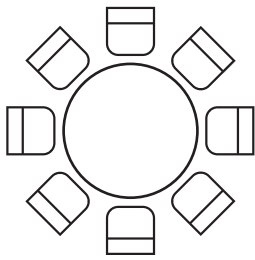

Table Seating Guide Chart

3ft Round
4 Chairs

4ft Round
6 Chairs

5ft Round
8 Chairs

5'6 Round
10 Chairs

6ft Round
10/12 Chairs

6ft Trestles
6 Chairs

4ft Trestles
4 Chairs

2'6 Square
2 Chairs

9ft x 5ft Oval
14 Chairs
2 x 6ft Trestles
2 x 5ft D Ends

15ft x 5ft Oval
20 Chairs
4 x 6ft Trestles
2 x 5ft D Ends

Allow 2ft around the table for access to chairs
For example, a 5ft round table requires a 9ft circle to sit in