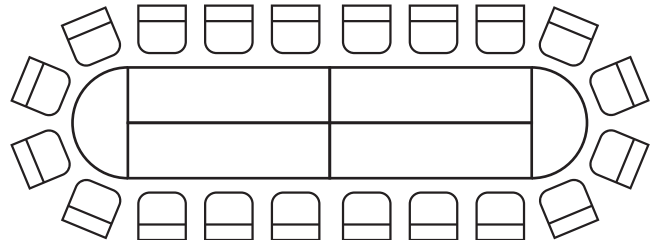

Table Seating Guide Chart

3ft Round
4 Chairs

4ft Round
6 Chairs

5ft Round
8 Chairs

5'6 Round
10 Chairs

6ft Round
10/12 Chairs

6ft Trestles
6 Chairs

4ft Trestles
4 Chairs

2'6 Square
2 Chairs

9ft x 5ft Oval
14 Chairs
2 x 6ft Trestles
2 x 5ft D Ends

15ft x 5ft Oval
20 Chairs
4 x 6ft Trestles
2 x 5ft D Ends

Allow 2ft around the table for access to chairs
For example, a 5ft round table requires a 9ft circle to sit in