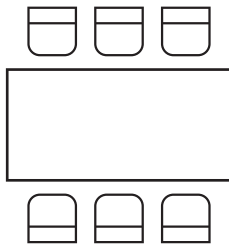

Table Seating Guide Chart

3ft Round
4 Chairs

4ft Round
6 Chairs

5ft Round
8 Chairs

5'6 Round
10 Chairs

6ft Round
10/12 Chairs

6ft Trestles
6 Chairs

4ft Trestles
4 Chairs

2'6 Square
2 Chairs

9ft x 5ft Oval
14 Chairs
2 x 6ft Trestles
2 x 5ft D Ends

15ft x 5ft Oval
20 Chairs
4 x 6ft Trestles
2 x 5ft D Ends

Allow 2ft around the table for access to chairs
For example, a 5ft round table requires a 9ft circle to sit in