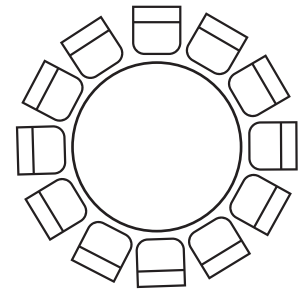

Table Seating Guide Chart

3ft Round
4 Chairs

4ft Round
6 Chairs

5ft Round
8 Chairs

5'6 Round
10 Chairs

6ft Round
10/12 Chairs

6ft Trestles
6 Chairs

4ft Trestles
4 Chairs

2'6 Square
2 Chairs

9ft x 5ft Oval
14 Chairs
2 x 6ft Trestles
2 x 5ft D Ends

15ft x 5ft Oval
20 Chairs
4 x 6ft Trestles
2 x 5ft D Ends

Allow 2ft around the table for access to chairs
For example, a 5ft round table requires a 9ft circle to sit in