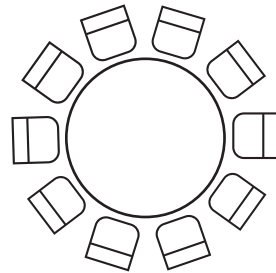

Table Seating Guide Chart

3ft Round
4 Chairs

4ft Round
6 Chairs

5ft Round
8 Chairs

5'6 Round
10 Chairs

6ft Round
10/12 Chairs

6ft Trestles
6 Chairs

4ft Trestles
4 Chairs

2'6 Square
2 Chairs

9ft x 5ft Oval
14 Chairs
2 x 6ft Trestles
2 x 5ft D Ends

15ft x 5ft Oval
20 Chairs
4 x 6ft Trestles
2 x 5ft D Ends

Allow 2ft around the table for access to chairs
For example, a 5ft round table requires a 9ft circle to sit in