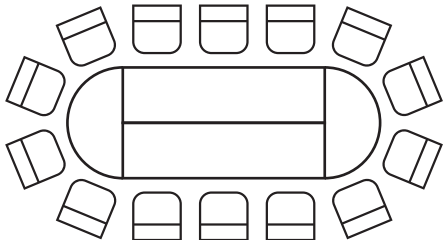

Table Seating Guide Chart

3ft Round
4 Chairs

4ft Round
6 Chairs

5ft Round
8 Chairs

5'6 Round
10 Chairs

6ft Round
10/12 Chairs

6ft Trestles
6 Chairs

4ft Trestles
4 Chairs

2'6 Square
2 Chairs

9ft x 5ft Oval
14 Chairs
2 x 6ft Trestles
2 x 5ft D Ends

15ft x 5ft Oval
20 Chairs
4 x 6ft Trestles
2 x 5ft D Ends

Allow 2ft around the table for access to chairs
For example, a 5ft round table requires a 9ft circle to sit in